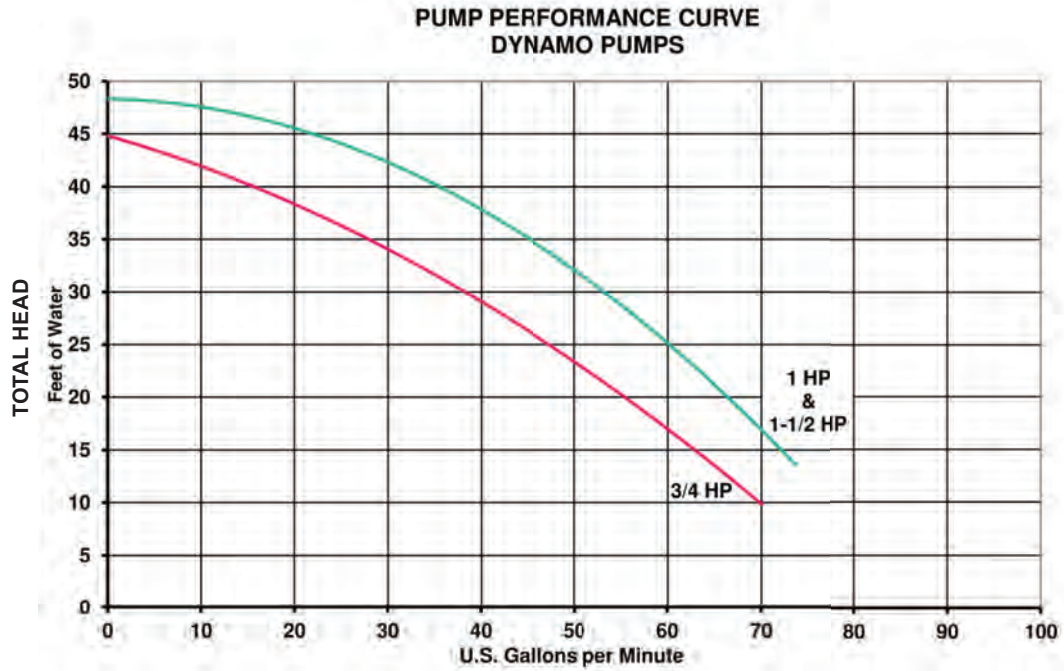

STA-RITE® DYNAMO® PUMP

FOR ABOVEGROUND POOLS

Sta-Rite
Dynamo
Aboveground
Pool Pump

Sta-Rite Dynamo pump has exceptionally quiet operation and high-flow performance. Constructed of Sta-Rite's rugged thermoplastic resin. Large-capacity trap and an all-weather, smooth-running motor.

Featured Highlights

- Typical Installation – Ideal for aboveground pool
- Years of Service – Stands tough against temperature and weather extremes
- High-Flow – Designed to move large amounts of water at lower restrictions
- External Threads – Discharge port features external threads for quick-connect unions

CALIFORNIA PROPOSITION 65 WARNING

⚠️ **WARNING:** Cancer and Reproductive Harm.
⚠️ **AVERTISSEMENT:** Peut Causer le Cancer et des Dommages au Système Reproducteur.
⚠️ **ADVERTENCIA:** Cáncer y Daño Reproductivo.
www.p65warnings.ca.gov

Ordering Information

Product	Motor Voltage	Nominal HP	Load Amps	Full Pipe Size	Carton Wt. (Lbs.)
SINGLE SPEED WITH 3 FT. STANDARD CORD					
351233SR	115	1/2	9.2	1-1/2 in.	24
340194SR	115	3/4	9.2	1-1/2 in.	24
340197SR	115	1	12.0	1-1/2 in.	26
340210SR	115	1-1/2	12.0	1-1/2 in.	26
351230SR	115	1-1/2	16.0	1-1/2 in.	26
340219SR	115	2	16.0	1-1/2 in.	26
SINGLE SPEED WITH 3 FT. TWIST LOCK CORD					
340314SR	115	3/4	9.2	1-1/2 in.	24
340316SR	115	1	12.0	1-1/2 in.	27
347970SR	115	1-1/2	16.0	1-1/2 in.	30
SINGLE SPEED WITHOUT CORD					
340103SR	115	3/4	9.2	1-1/2 in.	25
340104SR	115	1	12.0	1-1/2 in.	26
340106SR	115/230	1-1/2	16.0	1-1/2 in.	31
SINGLE SPEED WITH 25 FT. STANDARD CORD					
340288SR	115	3/4	9.2	1-1/2 in.	29
340289SR	115	1	12.0	1-1/2 in.	31
340290SR	115/230	1-1/2	16.0	1-1/2 in.	33
TWO SPEED WITH 3 FT. STANDARD CORD					
340207SR	115	3/4	8.8/2.6	1-1/2 in.	26
340060SR	115	1	11.0/2.9	1-1/2 in.	29
340400SR	115	1-1/2	11.0/2.9	1-1/2 in.	29
TWO SPEED WITH 3 FT. TWIST LOCK CORD					
340209SR	115	3/4	8.8/2.6	1-1/2 in.	26
340062SR	115	1	11.0/2.9	1-1/2 in.	29
340542SR	115	1-1/2	16.4/4.4	1-1/2 in.	31
50 Hz MOTORS WITHOUT CORD AND SWITCH					
340119SR	230	3/4	5.0	1-1/2 in.	25
340175SR	230	1	6.2	1-1/2 in.	26
345550SR	230	1-1/2	7.8	1-1/2 in.	31
ACCESSORIES					
354113	Chemical Resistant Lid				

- Pumps and replacement motors that are single speed and one (1) Total HP or greater cannot be sold, offered for sale, or installed in a residential pool filtration use in California, Title 20 CCR sections 1601-1609.

STA-RITE® DYNAMO® PUMP

FOR ABOVEGROUND POOLS (CONT'D)

Dimensions and Performance

See pages 528 for replacement parts.