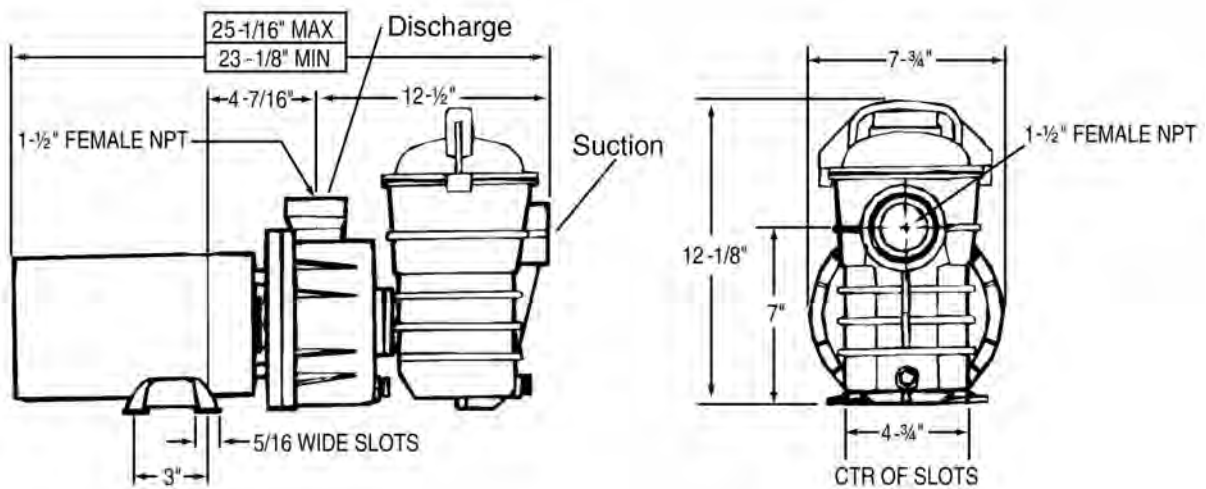

STA-RITE® DYNAMO® PUMP

FOR ABOVEGROUND POOLS

Sta-Rite
Dynamo
Aboveground
Pool Pump

Sta-Rite Dynamo pump has exceptionally quiet operation and high-flow performance. Constructed of Sta-Rite's rugged thermoplastic resin. Large-capacity trap and an all-weather, smooth-running motor.

Featured Highlights

- Typical Installation – Ideal for aboveground pool
- Years of Service – Stands tough against temperature and weather extremes
- High-Flow – Designed to move large amounts of water at lower restrictions
- External Threads – Discharge port features external threads for quick-connect unions

CALIFORNIA PROPOSITION 65 WARNING

⚠️ **WARNING:** Cancer and Reproductive Harm.
⚠️ **AVERTISSEMENT:** Peut Causer le Cancer et des Dommages au Système Reproducteur.
⚠️ **ADVERTENCIA:** Cáncer y Daño Reproductivo.
www.p65warnings.ca.gov

Ordering Information

Product	Motor Voltage	Nominal HP	Load Amps	Full Pipe Size	Carton Wt. (Lbs.)
SINGLE SPEED WITH 3 FT. STANDARD CORD					
351233SR	115	1/2	9.2	1-1/2 in.	24
340194SR	115	3/4	9.2	1-1/2 in.	24
340197SR	115	1	12.0	1-1/2 in.	26
340210SR	115	1-1/2	12.0	1-1/2 in.	26
351230SR	115	1-1/2	16.0	1-1/2 in.	26
340219SR	115	2	16.0	1-1/2 in.	26
SINGLE SPEED WITH 3 FT. TWIST LOCK CORD					
340314SR	115	3/4	9.2	1-1/2 in.	24
340316SR	115	1	12.0	1-1/2 in.	27
347970SR	115	1-1/2	16.0	1-1/2 in.	30
SINGLE SPEED WITHOUT CORD					
340103SR	115	3/4	9.2	1-1/2 in.	25
340104SR	115	1	12.0	1-1/2 in.	26
340106SR	115/230	1-1/2	16.0	1-1/2 in.	31
SINGLE SPEED WITH 25 FT. STANDARD CORD					
340288SR	115	3/4	9.2	1-1/2 in.	29
340289SR	115	1	12.0	1-1/2 in.	31
340290SR	115/230	1-1/2	16.0	1-1/2 in.	33
TWO SPEED WITH 3 FT. STANDARD CORD					
340207SR	115	3/4	8.8/2.6	1-1/2 in.	26
340060SR	115	1	11.0/2.9	1-1/2 in.	29
340400SR	115	1-1/2	11.0/2.9	1-1/2 in.	29
TWO SPEED WITH 3 FT. TWIST LOCK CORD					
340209SR	115	3/4	8.8/2.6	1-1/2 in.	26
340062SR	115	1	11.0/2.9	1-1/2 in.	29
340542SR	115	1-1/2	16.4/4.4	1-1/2 in.	31
50 Hz MOTORS WITHOUT CORD AND SWITCH					
340119SR	230	3/4	5.0	1-1/2 in.	25
340175SR	230	1	6.2	1-1/2 in.	26
345550SR	230	1-1/2	7.8	1-1/2 in.	31
ACCESSORIES					
354113	Chemical Resistant Lid				

- Pumps and replacement motors that are single speed and one (1) Total HP or greater cannot be sold, offered for sale, or installed in a residential pool filtration use in California, Title 20 CCR sections 1601-1609.

STA-RITE® DYNAMO® PUMP

FOR ABOVEGROUND POOLS (CONT'D)

Dimensions and Performance

See pages 528 for replacement parts.