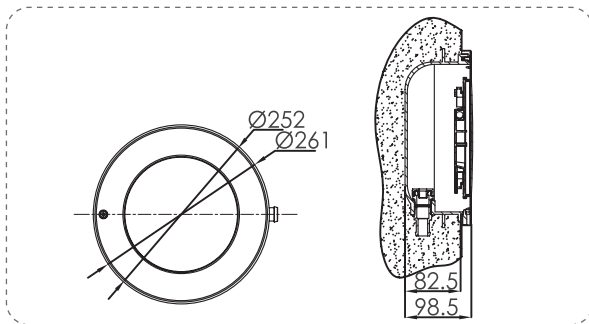

EL Series Underwater Lights

EL-H200 Series Underwater Light

THE SLIM NICHE FITS ANY POOL STRUCTURE

Waterproof Standard
IP68

Cable
2.5m

Material
Stainless steel face ring
Plastic niche

Installation
Wall mounted (housing type)

Color

IP68 CE RoHS
COMPLIANT
2011/65/EU

Product Features

- 1) The E-Lumen Ultra Thin LED panel (Resin-filled) offers a smooth front but superior lighting effect
- 2) The combination of the stainless steel face ring and the slim plastic niche achieves the simplicity yet elegance.
- 3) Slim niche fits any pool structure including thin concrete walls