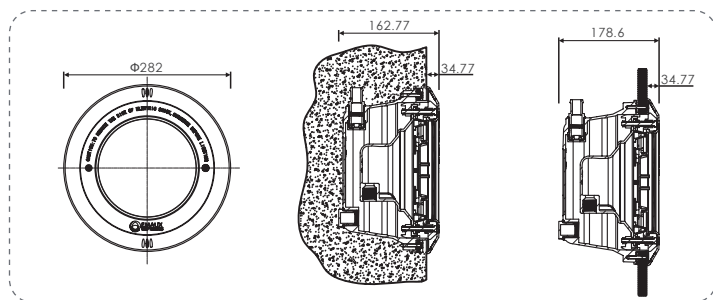

EL Series Underwater Lights

EL-NP300 Series Underwater Light

WITH A HIGH-IMPACT PLASTIC NICHE

Waterproof Standard
IP68

Material
S.S. or plastic face ring, plastic nichd

Cable
2.5m

Installation
Wall mounted (housing type)