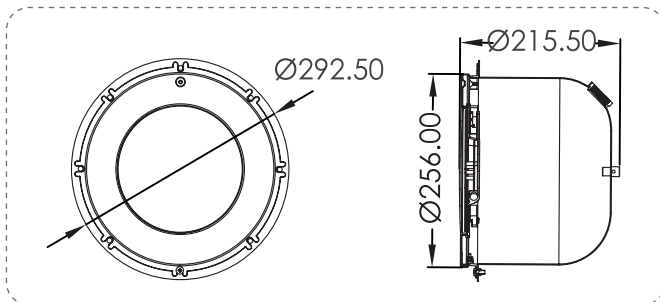

EL-S300 Series Underwater Light

ROBUST AND NON-CORROSIVE HOUSING

Waterproof Standard

IP68

Cable

2.5m

Material

Stainless steel face ring

Stainless steel niche

Installation

Wall mounted (housing type)

Color

IP68 CE RoHS COMPLIANT 2011/65/EU

Product Features

- 1) E-Lumen Ultra Thin LED panel (Resin-filled)
- 2) Unique stainless steel niche design provides the highest intensity for long lifetime usage
- 3) Simple installation