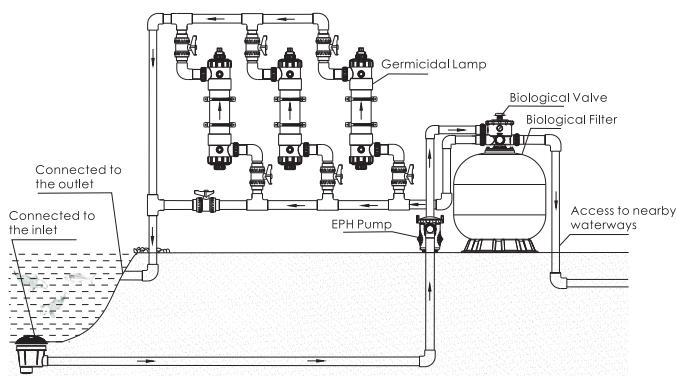

About Biological Filtration

Biological filtration takes place when the beneficial bacteria breed inside the special filtration media in the tank. These bacteria efficiently convert the ammonia to nitrites, and then to less harmful nitrates.

Biological system at fish pond

Emaux Biological Media

About Physical Filtration

When water passes through the filter tank, large particles are trapped by the biological filter media. The small particles are also blocked by the linked biological filter media. After certain period of time, those particles accumulate and the pressure inside the tank increases. The particles can be cleared and the pressure released by backwashing the tank.

Typical Installation

Product Information and Dimensions:

Emaux Bio-ring media is included with each filter

Code	Model	Pond Volume(m ³)	Valve Connection	Max Flow Rate	Biological media(kg)	A mm	B mm	C mm	D mm
88015966	LF700	30	2.5" / 75mm	230lpm 14m ³ /h	30	1126	1030	933	723
88015967	LF800	40	2.5" / 75mm	300lpm 18m ³ /h	45	1234	1155	1058	800
88015968	LF900	50	2.5" / 75mm	350lpm 21m ³ /h	60	1334	1242	1145	900