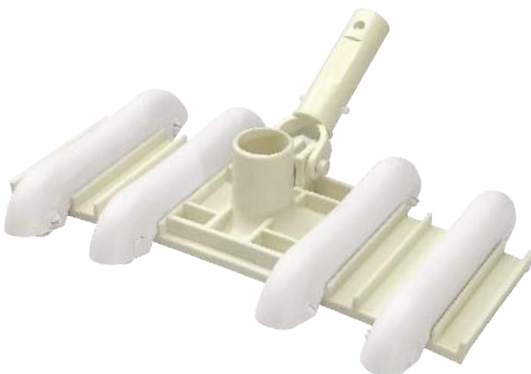

Pool Cleaning **VACUUM HEAD**

Vacuum Head

Emaux vacuum heads are made of robust PA / Aluminium materials. These models are designed for heavy-duty use and have a strengthened handle and flexible wheels.

**14" Aluminum Vacuum Head
(Ø38mm connection)**

| Code | Model |
|---------|-------|
| 9101301 | CE310 |

**18" Aluminum Vacuum Head
(Ø38mm connection)**

| Code | Model |
|---------|-------|
| 9101302 | CE311 |

**18" Aluminum Vacuum Head
(Ø50mm connection)**

| Code | Model |
|---------|-------|
| 9101303 | CE312 |

14" Flexible Pool Vacuum Head

| Code | Model |
|----------|-------|
| 88050301 | CE301 |

19" Flexible Pool Vacuum Head

| Code | Model |
|----------|-------|
| 88050304 | CE305 |

Economy Vinyl liner Vacuum Head

| Code | Model |
|----------|-------|
| 88050302 | CE302 |

Deluxe Vinyl liner Vacuum Head

| Code | Model |
|----------|-------|
| 88050303 | CE304 |