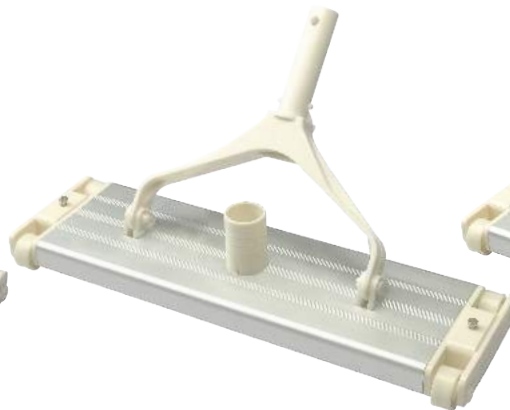

Pool Cleaning **VACUUM HEAD**

Vacuum Head

Emaux vacuum heads are made of robust PA / Aluminium materials. These models are designed for heavy-duty use and have a strengthened handle and flexible wheels.

**14" Aluminum Vacuum Head
(Ø38mm connection)**

| Code | Model |
|---------|-------|
| 9101301 | CE310 |

**18" Aluminum Vacuum Head
(Ø38mm connection)**

| Code | Model |
|---------|-------|
| 9101302 | CE311 |

**18" Aluminum Vacuum Head
(Ø50mm connection)**

| Code | Model |
|---------|-------|
| 9101303 | CE312 |

14" Flexible Pool Vacuum Head

| Code | Model |
|----------|-------|
| 88050301 | CE301 |

19" Flexible Pool Vacuum Head

| Code | Model |
|----------|-------|
| 88050304 | CE305 |

Economy Vinyl liner Vacuum Head

| Code | Model |
|----------|-------|
| 88050302 | CE302 |

Deluxe Vinyl liner Vacuum Head

| Code | Model |
|----------|-------|
| 88050303 | CE304 |