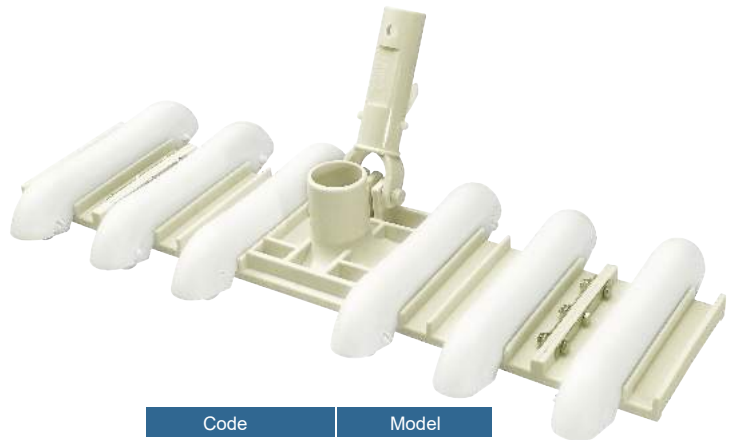

Pool Cleaning **VACUUM HEAD**

Vacuum Head

Emaux vacuum heads are made of robust PA / Aluminium materials. These models are designed for heavy-duty use and have a strengthened handle and flexible wheels.

**14" Aluminum Vacuum Head
(Ø38mm connection)**

| Code | Model |
|---------|-------|
| 9101301 | CE310 |

**18" Aluminum Vacuum Head
(Ø38mm connection)**

| Code | Model |
|---------|-------|
| 9101302 | CE311 |

**18" Aluminum Vacuum Head
(Ø50mm connection)**

| Code | Model |
|---------|-------|
| 9101303 | CE312 |

14" Flexible Pool Vacuum Head

| Code | Model |
|----------|-------|
| 88050301 | CE301 |

19" Flexible Pool Vacuum Head

| Code | Model |
|----------|-------|
| 88050304 | CE305 |

Economy Vinyl liner Vacuum Head

| Code | Model |
|----------|-------|
| 88050302 | CE302 |

Deluxe Vinyl liner Vacuum Head

| Code | Model |
|----------|-------|
| 88050303 | CE304 |