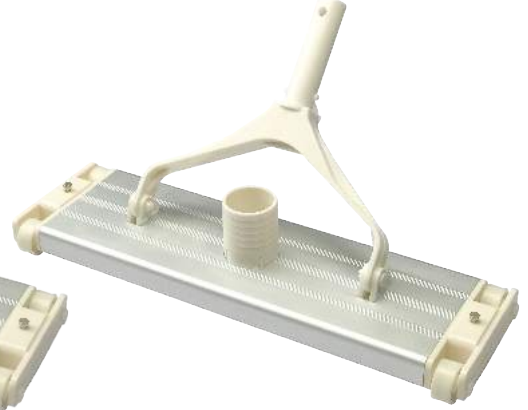

Pool Cleaning **VACUUM HEAD**

Vacuum Head

Emaux vacuum heads are made of robust PA / Aluminium materials. These models are designed for heavy-duty use and have a strengthened handle and flexible wheels.

**14" Aluminum Vacuum Head
(Ø38mm connection)**

| Code | Model |
|---------|-------|
| 9101301 | CE310 |

**18" Aluminum Vacuum Head
(Ø38mm connection)**

| Code | Model |
|---------|-------|
| 9101302 | CE311 |

**18" Aluminum Vacuum Head
(Ø50mm connection)**

| Code | Model |
|---------|-------|
| 9101303 | CE312 |

14" Flexible Pool Vacuum Head

| Code | Model |
|----------|-------|
| 88050301 | CE301 |

19" Flexible Pool Vacuum Head

| Code | Model |
|----------|-------|
| 88050304 | CE305 |

Economy Vinyl liner Vacuum Head

| Code | Model |
|----------|-------|
| 88050302 | CE302 |

Deluxe Vinyl liner Vacuum Head

| Code | Model |
|----------|-------|
| 88050303 | CE304 |