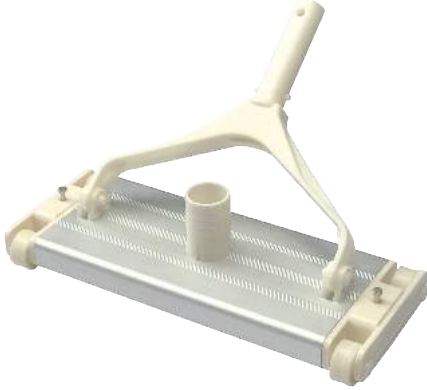

Pool Cleaning **VACUUM HEAD**

Vacuum Head

Emaux vacuum heads are made of robust PA / Aluminium materials. These models are designed for heavy-duty use and have a strengthened handle and flexible wheels.

**14" Aluminum Vacuum Head
(Ø38mm connection)**

| Code | Model |
|---------|-------|
| 9101301 | CE310 |

**18" Aluminum Vacuum Head
(Ø38mm connection)**

| Code | Model |
|---------|-------|
| 9101302 | CE311 |

**18" Aluminum Vacuum Head
(Ø50mm connection)**

| Code | Model |
|---------|-------|
| 9101303 | CE312 |

14" Flexible Pool Vacuum Head

| Code | Model |
|----------|-------|
| 88050301 | CE301 |

19" Flexible Pool Vacuum Head

| Code | Model |
|----------|-------|
| 88050304 | CE305 |

Economy Vinyl liner Vacuum Head

| Code | Model |
|----------|-------|
| 88050302 | CE302 |

Deluxe Vinyl liner Vacuum Head

| Code | Model |
|----------|-------|
| 88050303 | CE304 |