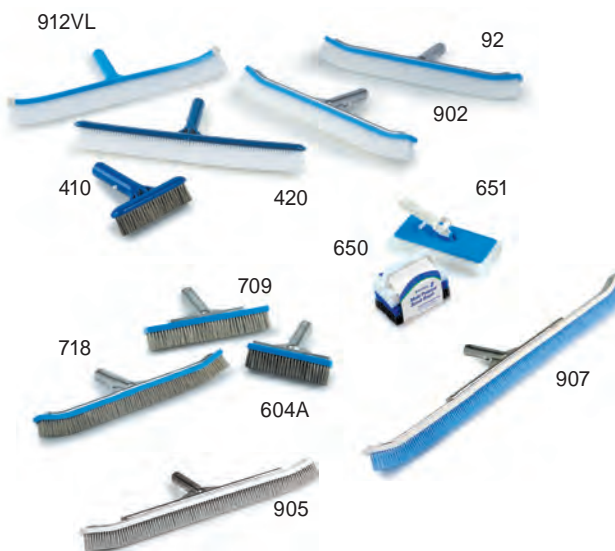

BRUSHES AND SCRUBBERS

POOL, SPA, DECK AND TILE BRUSHES

Featured Highlights

Curved Brushes

- UV stabilized polypropylene or nylon bristles.
- Snap-adapt handle fits most poles
- Aluminum Back Brushes with strong die cast aluminum back
- Molded Brushes with heavy-duty one piece molded construction
- Model 907 has a 50/50 blend of stainless and nylon bristles. Recommended for new pool start-up brushing or mild algae cleaning.

Stainless Steel Algae Brushes

- All algae brushes feature quality stainless steel bristles
- Perfect for removing tough algae on plaster surfaces
- Snap-adapt handle fits most poles

Scrubbers

- 650 Scrubber has a molded hand grip and includes 3 interchangeable pads
- 651 Universal Scrubber features an ABS back with a swivel joint handle and a light duty replaceable pad

¹ Not for use on vinyl liner pools.

Note: All items with snap-adapt handle include a high performance Acetal Resin Spring and will snap into all standard poles or can be bolted on, if preferred, simply by removing the Acetal Resin Spring.