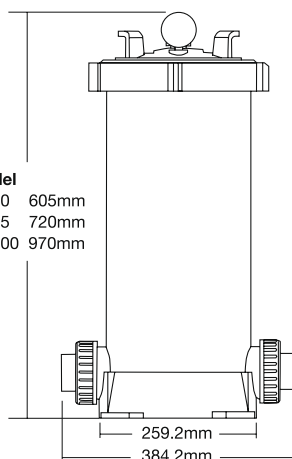

TRIMLINE CARTRIDGE FILTERS

Part Number	Product Description	Nominal Size
21450	Trimline CC50	
21475	Trimline CC75	
214100	Trimline CC100	

Specifications

Product Description	Filter Area		Max. Flow Rate		Working Pressure		Pool Size		Overall Weight
	(m ²)	(ft ²)	lpm	m ³ /hr	kPa	psi	litres	m ³	(kg)
Trimline CC50	4.6	50	190	11.4	350	50	68,400	68.4	8.6
Trimline CC75	6.9	75	280	16.8	350	50	100,800	100.8	10.5
Trimline CC100	9.3	100	380	22.8	350	50	136,800	136.8	14.0

Model	Height
CC50	605mm
CC75	720mm
CC100	970mm

Trimline Pleated Filter Cartridge

The Trimline pleated filter cartridges are fabricated from pleated reusable polyester fabric. The media has been pleated to provide 4.6 to 9.3 square metres of surface area in order to maximise the cartridge dirt holding capacity and extend the time between cleaning.

Material : Polyester Fabric material, Vinyl Plastisol end caps and a Polypropylene core

Operating Temperature : 4°C to 50°C

Maximum Pressure Drop : 20 kPa

Simple Maintenance

The filter cartridge is easily cleaned by hosing the pleats with a standard garden hose.