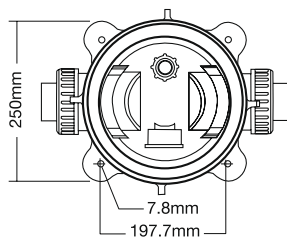

TRIMLINE CARTRIDGE FILTERS

Part Number	Product Description	Nominal Size
21450	Trimline CC50	
21475	Trimline CC75	
214100	Trimline CC100	

Specifications

Product Description	Filter Area		Max. Flow Rate		Working Pressure		Pool Size		Overall Weight
	(m ²)	(ft ²)	lpm	m ³ /hr	kPa	psi	litres	m ³	(kg)
Trimline CC50	4.6	50	190	11.4	350	50	68,400	68.4	8.6
Trimline CC75	6.9	75	280	16.8	350	50	100,800	100.8	10.5
Trimline CC100	9.3	100	380	22.8	350	50	136,800	136.8	14.0

Model	Height
CC50	605mm
CC75	720mm
CC100	970mm

Trimline Pleated Filter Cartridge

The Trimline pleated filter cartridges are fabricated from pleated reusable polyester fabric. The media has been pleated to provide 4.6 to 9.3 square metres of surface area in order to maximise the cartridge dirt holding capacity and extend the time between cleaning.

Material : Polyester Fabric material, Vinyl Plastisol end caps and a Polypropylene core

Operating Temperature : 4°C to 50°C

Maximum Pressure Drop : 20 kPa

Simple Maintenance

The filter cartridge is easily cleaned by hosing the pleats with a standard garden hose.