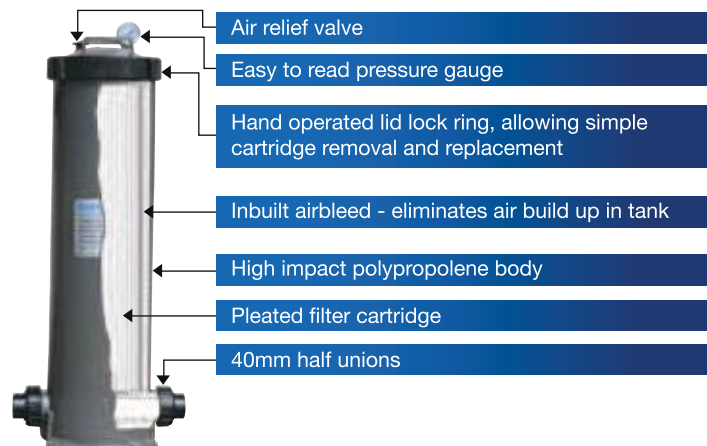

Trimline Cartridge Filters

Compact and Economical Filtration

Trimline cartridge filters are compact, economical filters designed to effectively filter out suspended solids from your pool.

Trimline cartridge filters utilise a specially treated synthetic fabric which is pleated into a cartridge. Cartridge filters are ideal for applications where backwashing may not be practical.

TRIMLINE CARTRIDGE FILTERS

Part Number	Product Description	Nominal Size
21450	Trimline CC50	
21475	Trimline CC75	
214100	Trimline CC100	

Specifications

Product Description	Filter Area		Max. Flow Rate		Working Pressure		Pool Size		Overall Weight
	(m ²)	(ft ²)	lpm	m ³ /hr	kPa	psi	litres	m ³	(kg)
Trimline CC50	4.6	50	190	11.4	350	50	68,400	68.4	8.6
Trimline CC75	6.9	75	280	16.8	350	50	100,800	100.8	10.5
Trimline CC100	9.3	100	380	22.8	350	50	136,800	136.8	14.0

Model	Height
CC50	605mm
CC75	720mm
CC100	970mm

Trimline Pleated Filter Cartridge

The Trimline pleated filter cartridges are fabricated from pleated reusable polyester fabric. The media has been pleated to provide 4.6 to 9.3 square metres of surface area in order to maximise the cartridge dirt holding capacity and extend the time between cleaning.

Material : Polyester Fabric material, Vinyl Plastisol end caps and a Polypropylene core

Operating Temperature : 4°C to 50°C

Maximum Pressure Drop : 20 kPa

Simple Maintenance

The filter cartridge is easily cleaned by hosing the pleats with a standard garden hose.